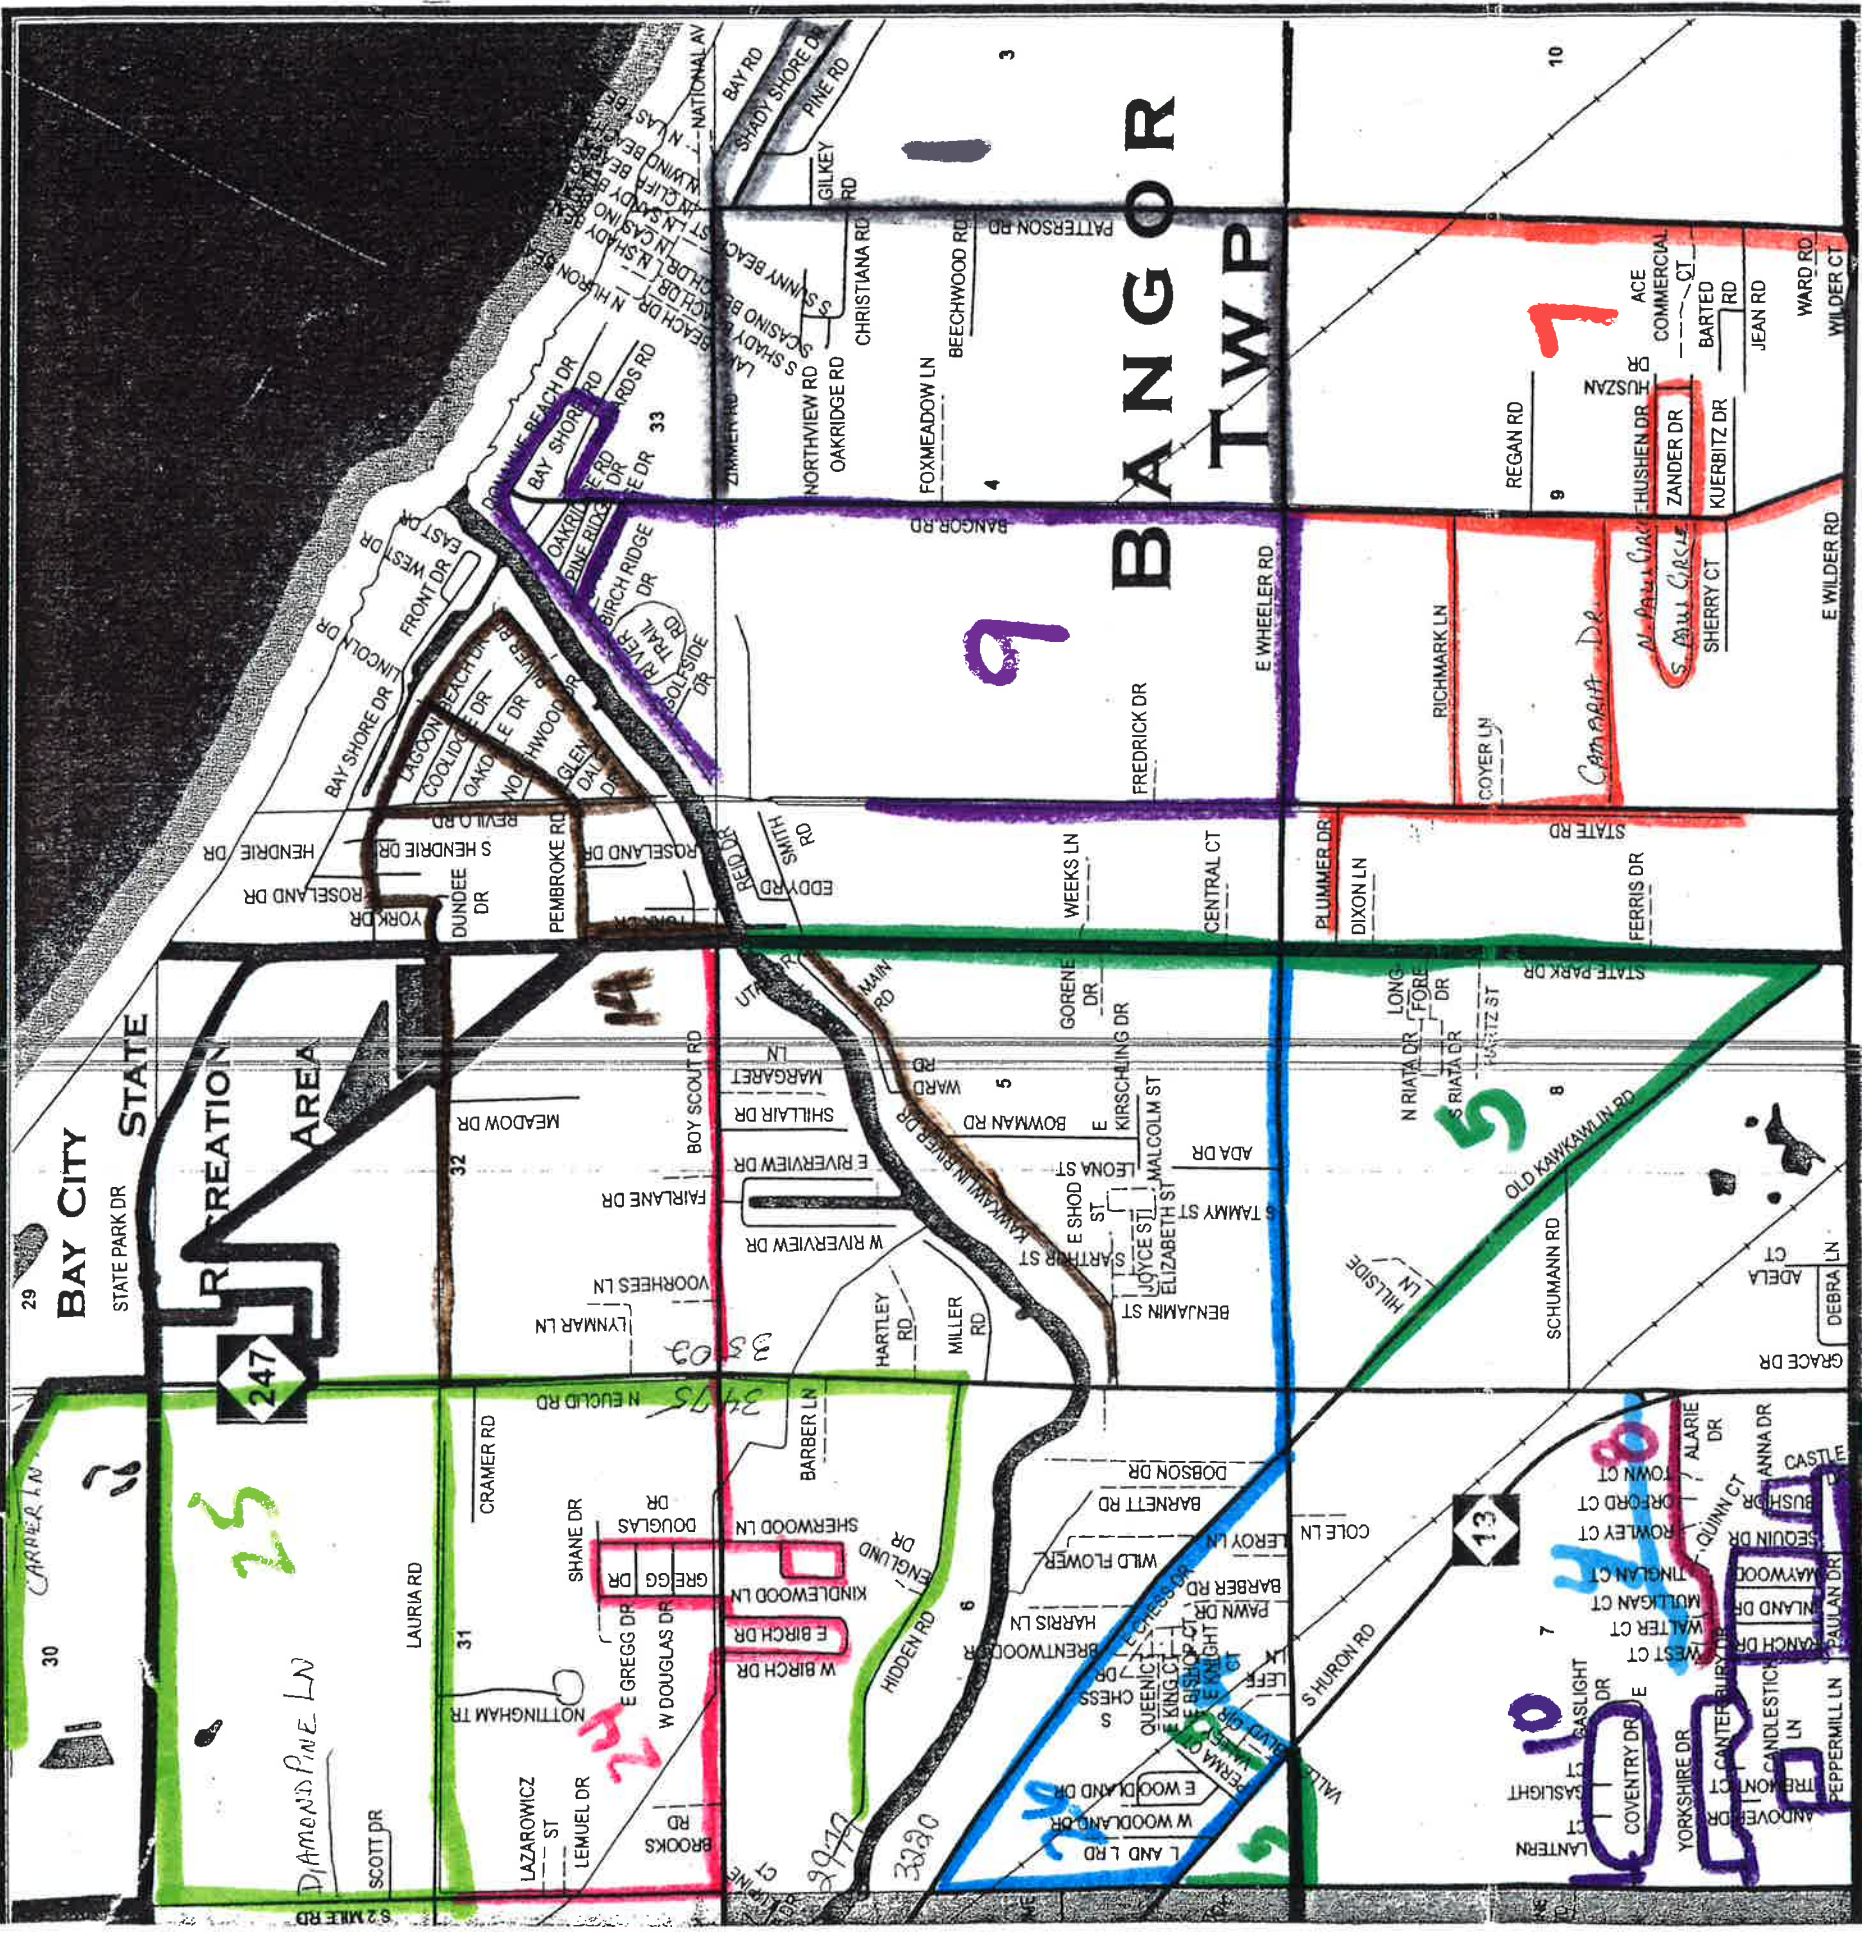

Ricompa Killarney Bch
Little Killarney
CARRIER LN
STATE PARK DR

Central buses

1-9-7-26-8

Lincoln buses

4-5-14-24-25

West buses

6-8-10-11-12

2015-2016

2500

3000

3500

4000

4500

5000

BANGOR
TWP

BAY HARA
POINT DR

BAY